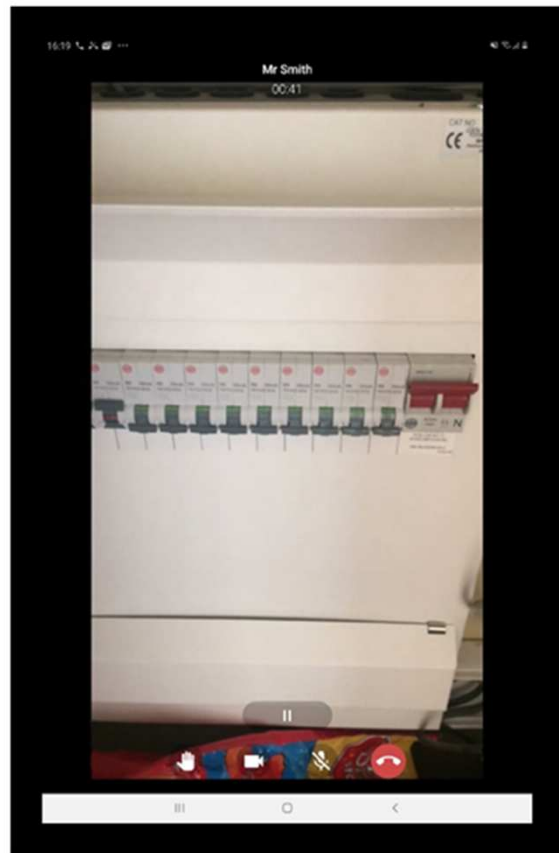

Augmented Reality

Places to live. Space to grow.